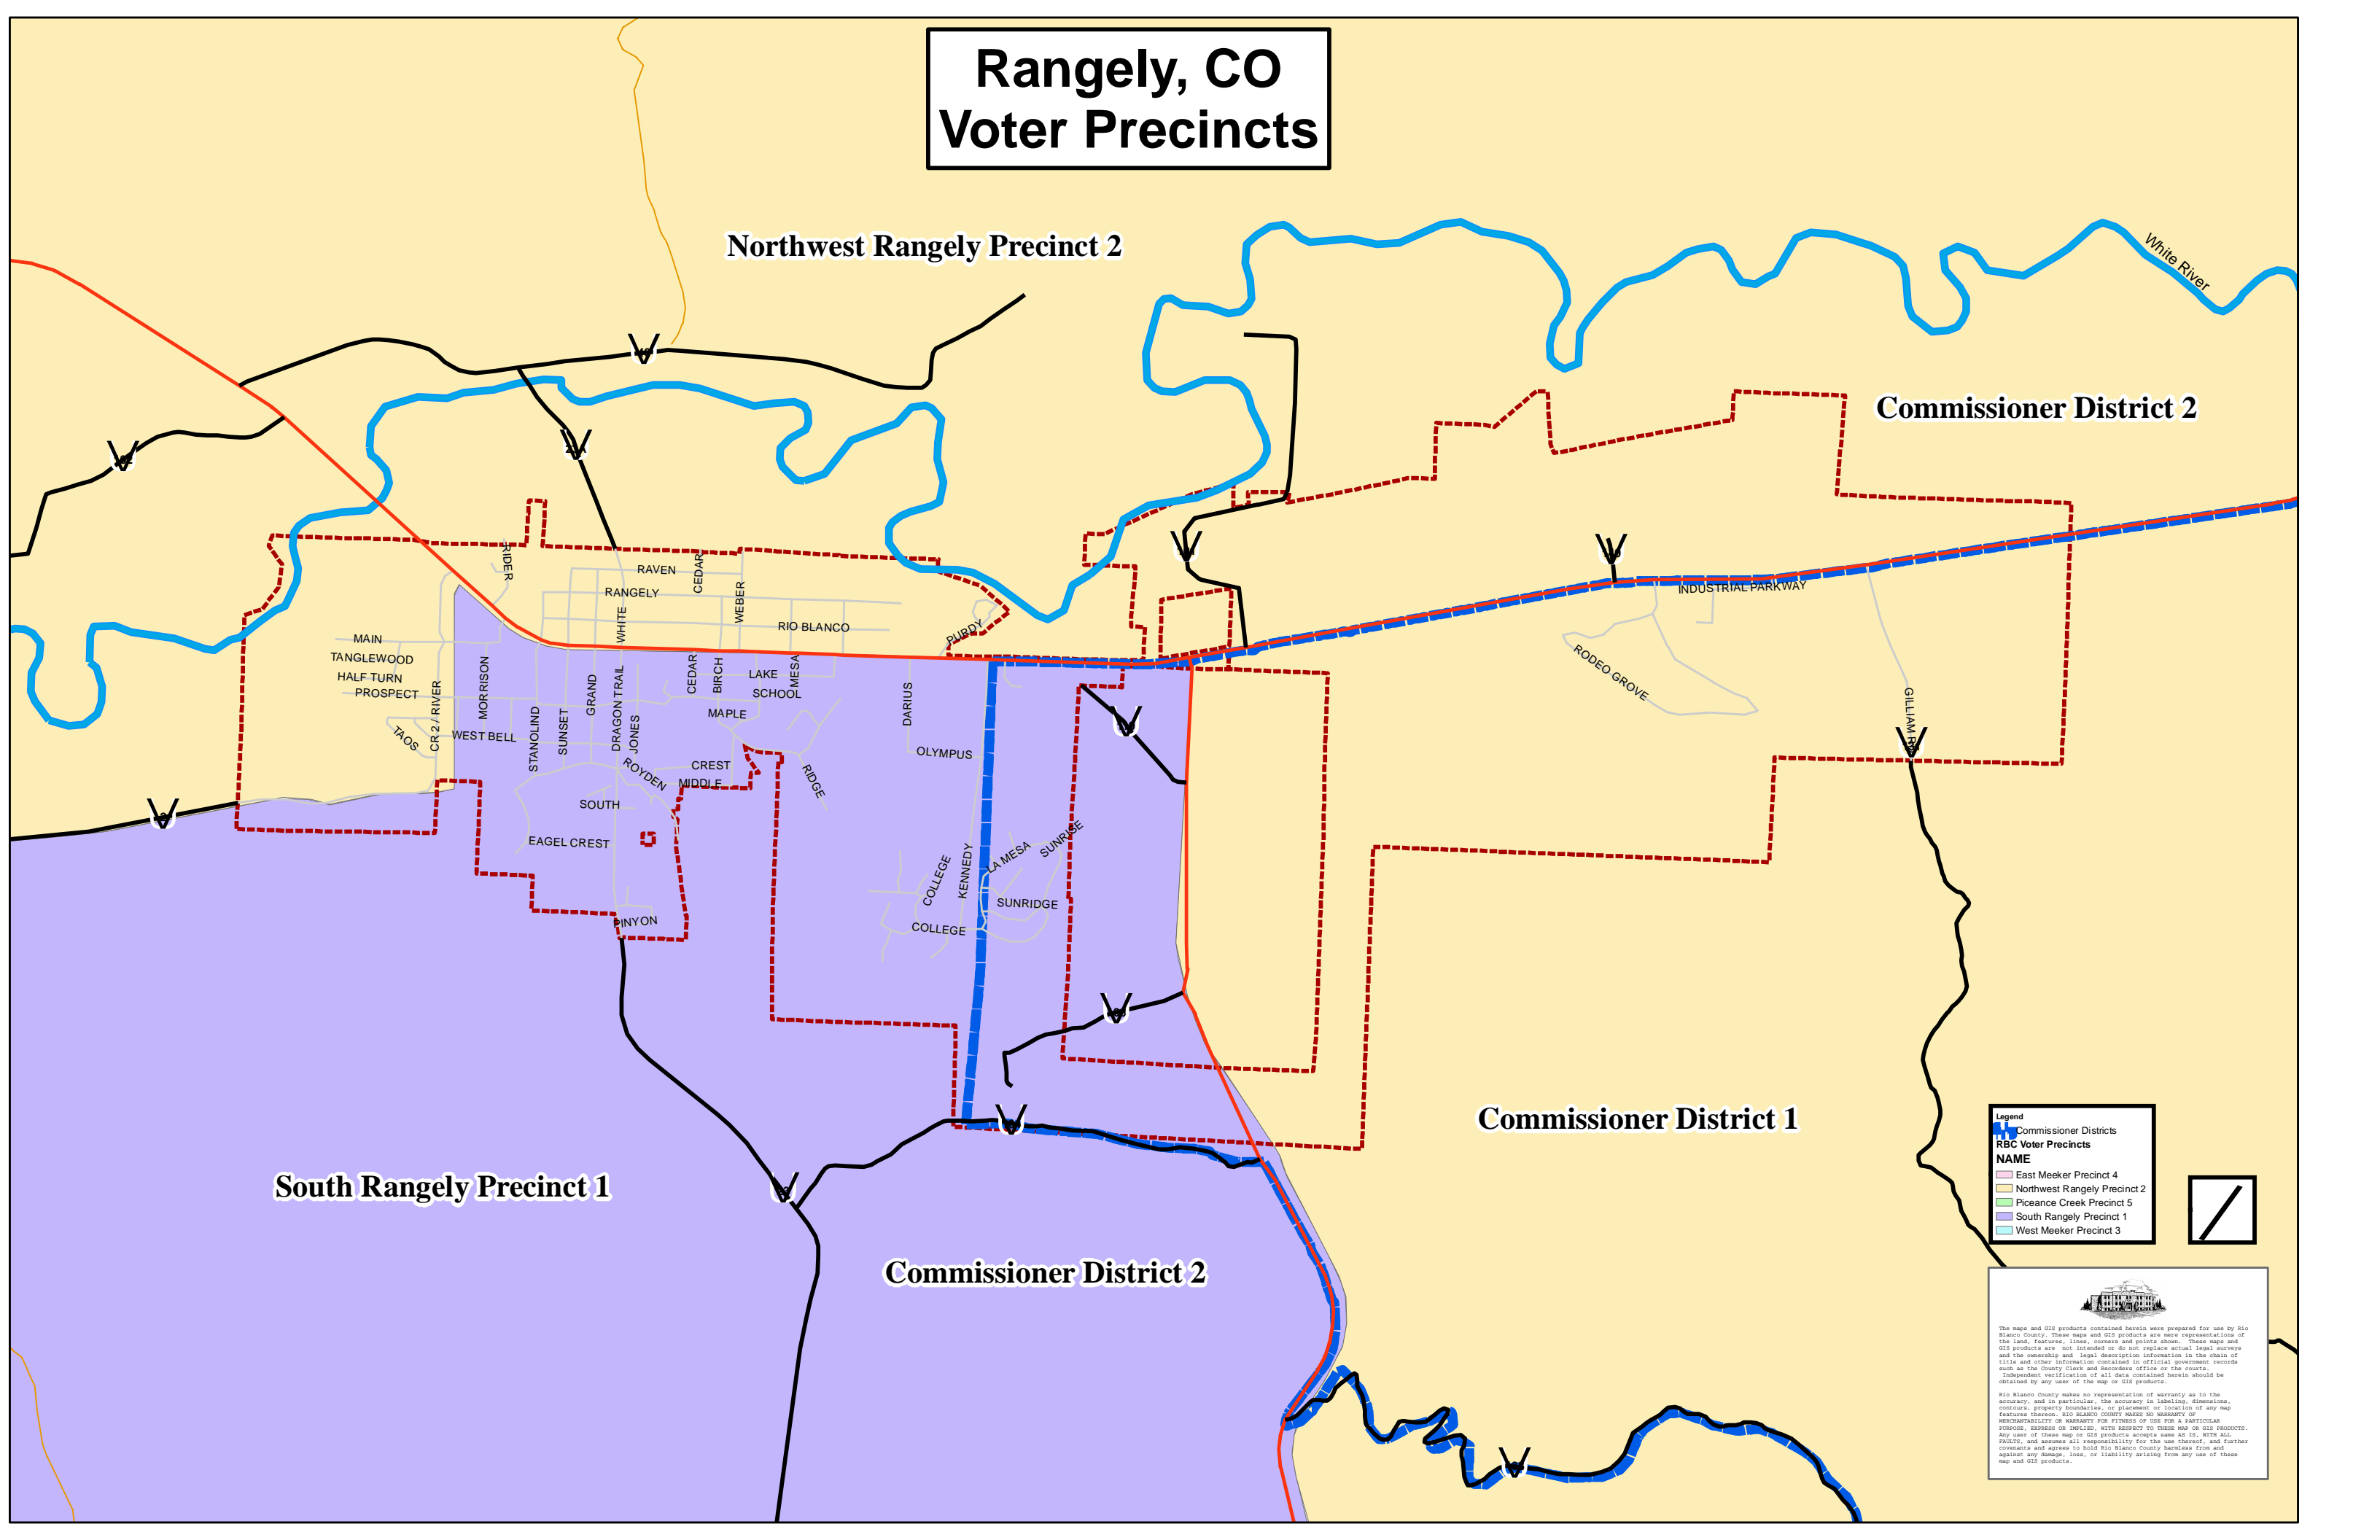

Rangely, CO Voter Precincts

Legend

- Commissioner Districts
- RBC Voter Precincts

NAME

- East Meeker Precinct 4
- Northwest Rangely Precinct 2
- Piceance Creek Precinct 5
- South Rangely Precinct 1
- West Meeker Precinct 3

The maps and GIS products contained herein were prepared for use by Rio Blanco County. These maps and GIS products are mere representations of the land, features, lines, courses and points shown. These maps and GIS products are not intended or do not replace actual legal surveys and the ownership and legal description information in the chain of title and other information contained in official government records such as the County Clerk and Recorder's office or the courts. Independent verification of all data contained herein should be obtained by any user of the map or GIS products.