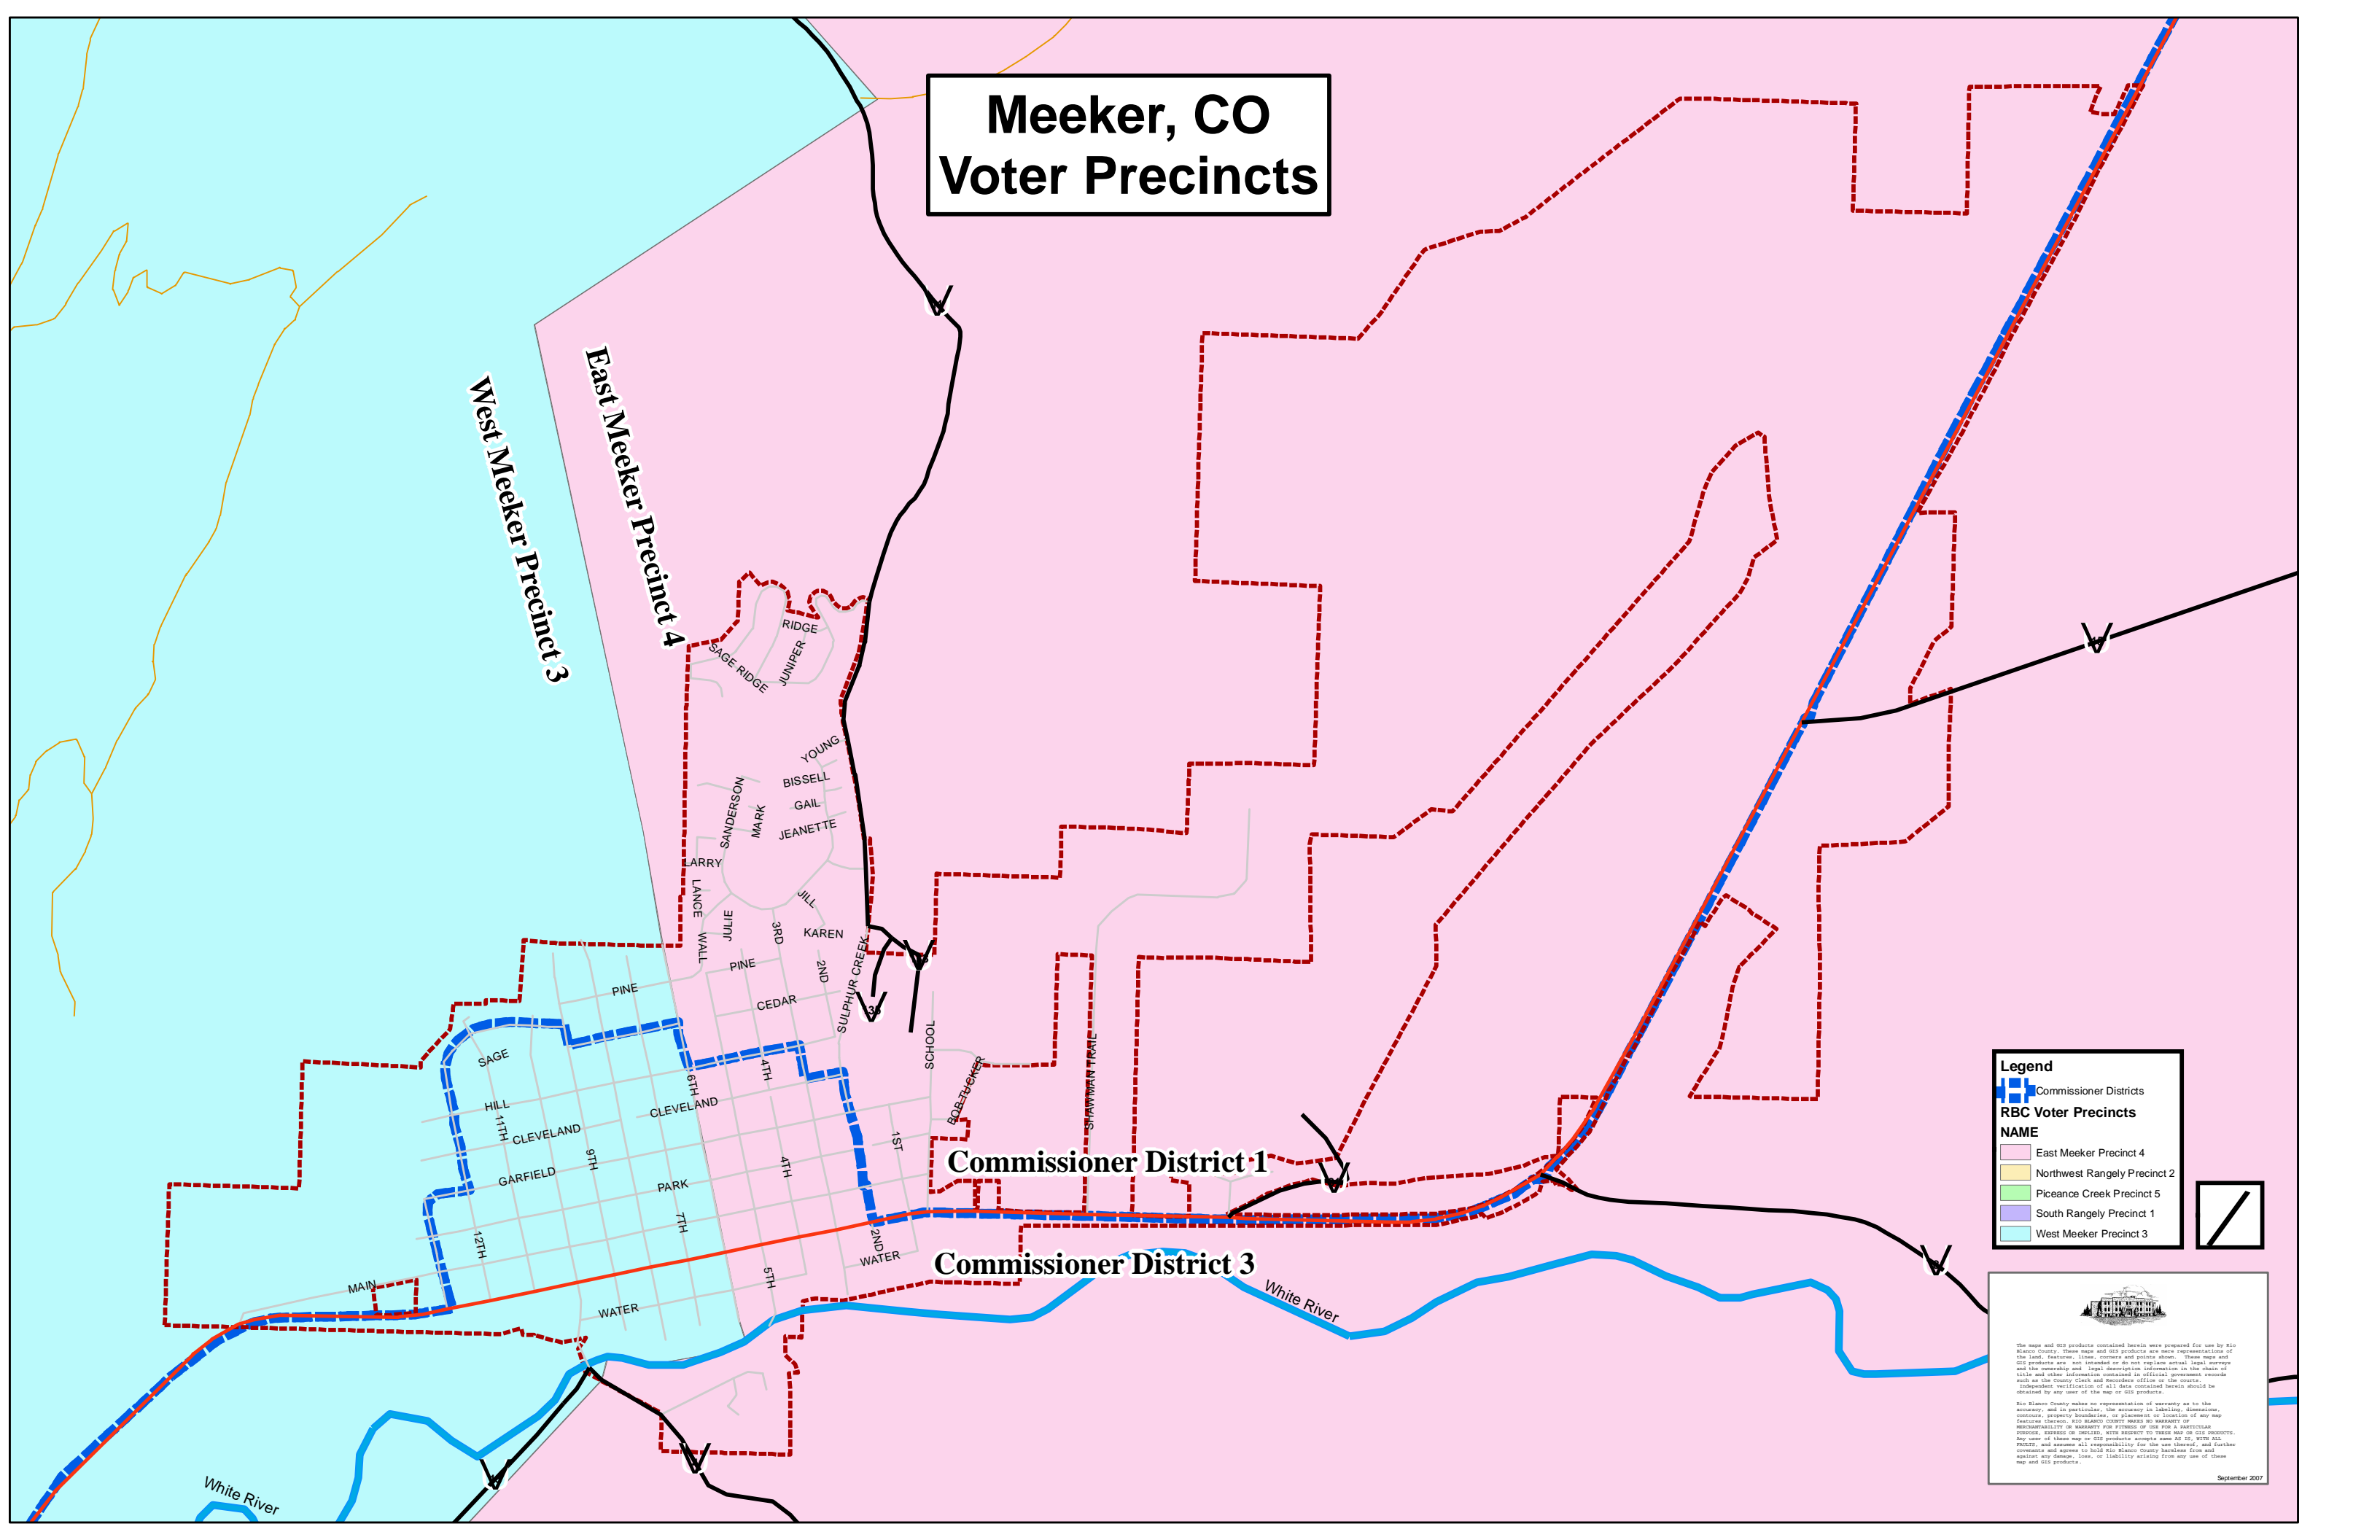

Meekeer, CO Voter Precincts

West Meeker Precinct 3

East Meeker Precinct 4

Commissioner District 1

Commissioner District 3

Legend

- Commissioner Districts
- RBC Voter Precincts

NAME
East Meeker Precinct 4
Northwest Rangely Precinct 2
Piceance Creek Precinct 5
South Rangely Precinct 1
West Meeker Precinct 3

The maps and GIS products contained herein were prepared for use by Blaine County. These maps and GIS products are mere representations of the land, features, lines, corners and points shown. These maps and GIS products are not intended or do not replace actual legal surveys and the ownership and legal description information in the chain of title and other information contained in official government records such as the County Clerk and Recorder office or the courts. Independent verification of all data contained herein should be obtained by any user of the map or GIS products.